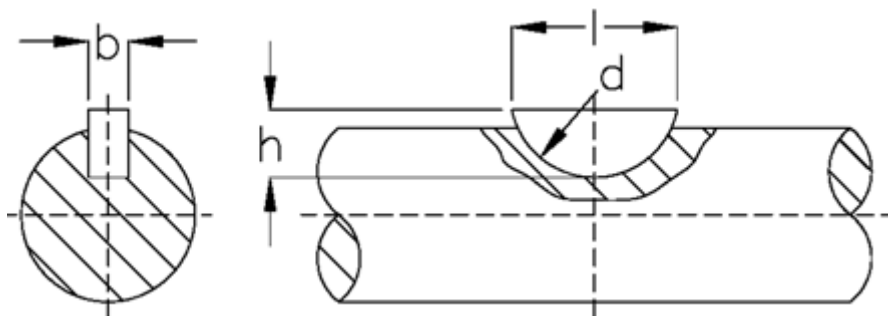

Article number: 09010727

Description: KLEE Woodruff key 6x11 DIN 6888

Measures

$b = 6.0$

$d = 28$

$h = 11.0$

$l = 27.35$